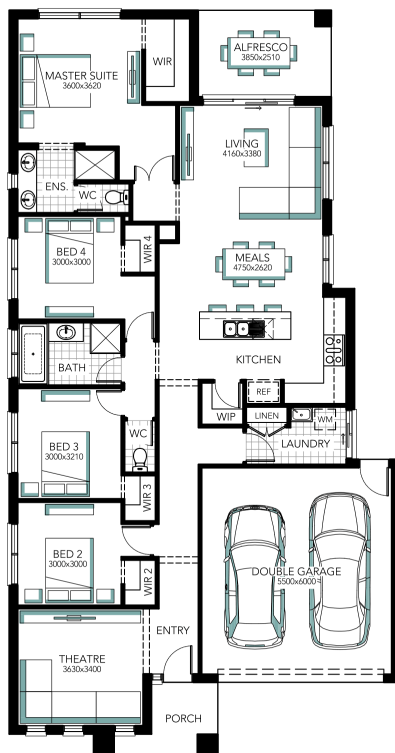

Newbury 23

ADDRESS
Lot 935 Caldicot Street, Whenby Grange

LOT WIDTH
14.00

LOT SIZE
854.00 m²

HOUSE SIZE
208.94 m²

Your Inclusions

Gavan Schultz
0417125724
gavan.schultz@davissandershomes.com.au